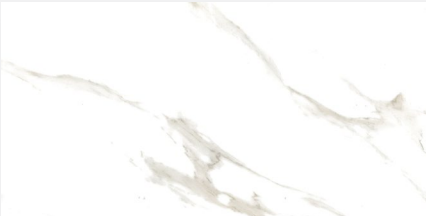

MARCEAL GRIGIO 300X600

MARGRI3060M - MARCEAL GRIGIO MATT