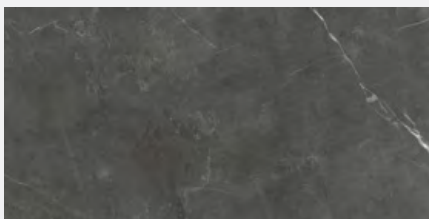

BRACCA DARK GREY 300X600
BRADARGRE3060M - BRACCA DARK GREY MATT