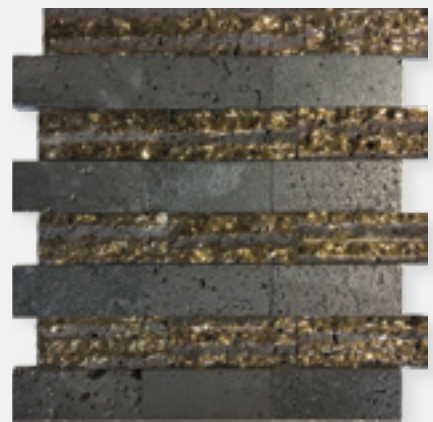

NATURAL STONE LAVA 320X325

NATSTOLAV451012 - NATURAL STONE LAVA
40X100X12