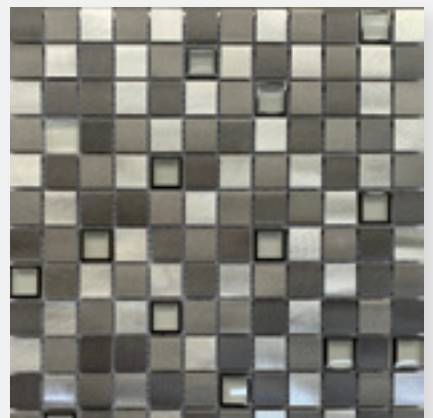

BLUESTONE BLEND 300X300

GML069 - BLUESTONE ALUMINIUM GLASS BLEND MOSAIC 25X25