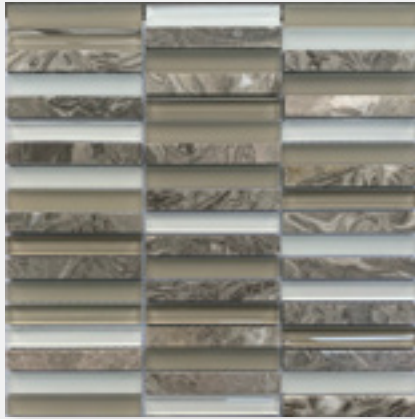

BLUESTONE BULLET 305X400
BSM001 - BLUESTONE BULLET IRREGULAR

SILVER INTERLOCK 297X346
SES046 - SILVER WHITE INTERLOCK

MOSAICS

MARFIL GLASS/STONE 300X300
SES05 - MOSAIC MARFIL GLASS/STONE

VENETIAN MARBLE 300X300
VENGRE1595 – VENETIAN MARBLE GREY 15X95