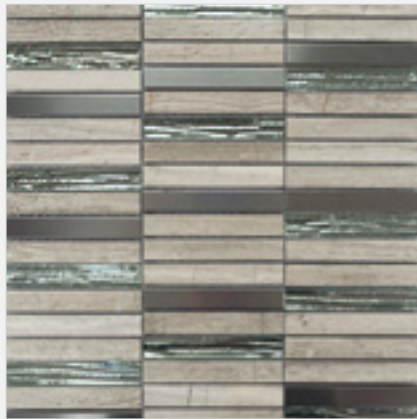

GREY/TRAVERTINE 300X300
ML006RM - MOSAIC GREY/TRAVERTINE