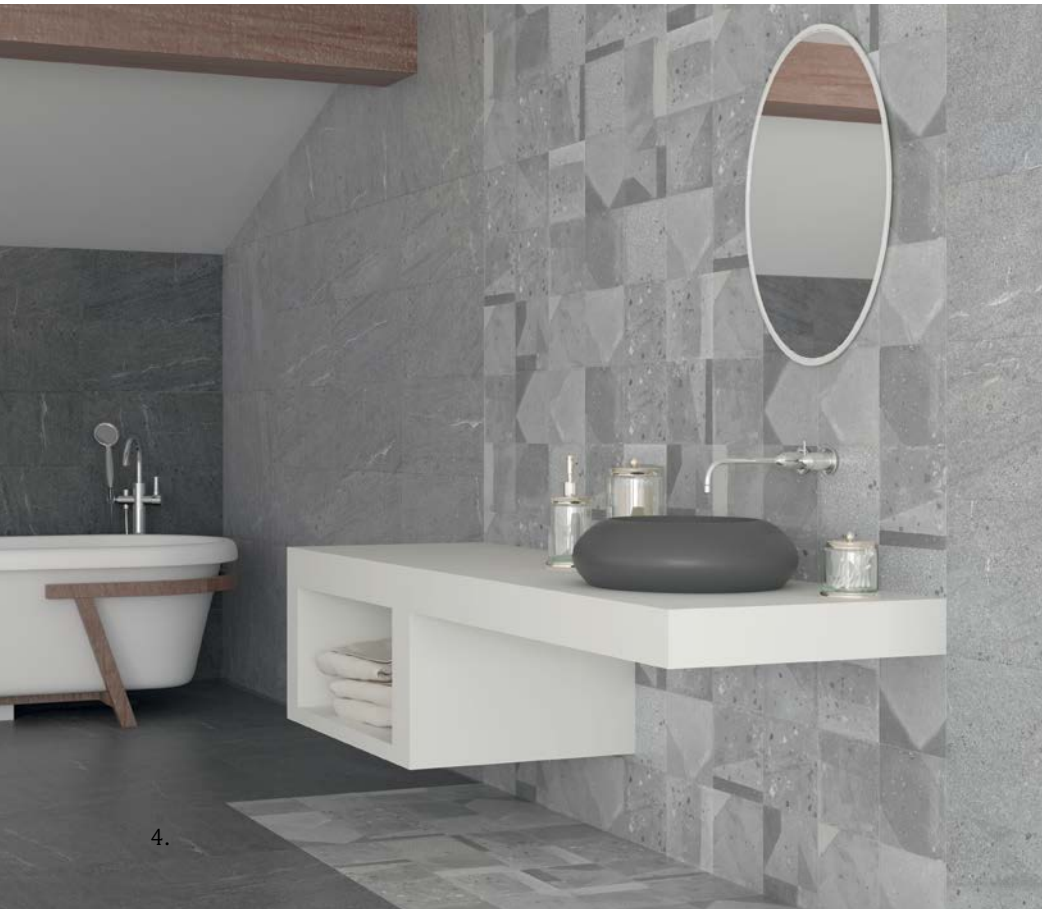

ELITE
importers

DUNE
WE ARE DECORATION

THE EXCLUSIVE DISTRIBUTOR OF AUSTRALIA AND NEW ZEALAND

NEW

187664 Agnes Grey
20×20 cm./7.9"×7.9" M923
9mm thickness

NEW

187686 Agnes Natural
20x20 cm./7.9"x7.9" M923
9mm thickness