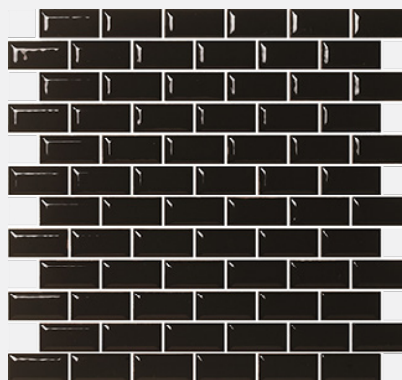

Metro White Bevel 76x305

METRO

This bevelled subway tile brightens any room of the house by embracing its traditional roots with a modernised twist. This range is all you need to bring your home and style to life.

METRO BLACK BEVEL MOSAIC 300X300
METBLAMOS - METRO BLACK BEVEL BRICKBOND GLOSS MOSAIC 23X48X6

ICONS

Finish

This describes the type of tile surface finish applicable to the slip rating icon

	GLOSS Shiny surface
	LAPPATO Partial shiny surface
	MATT Smooth, non-reflective
	NATURAL Textured surface
	ALFRESCO Slightly textured
	EXTERNAL Slip-resistant