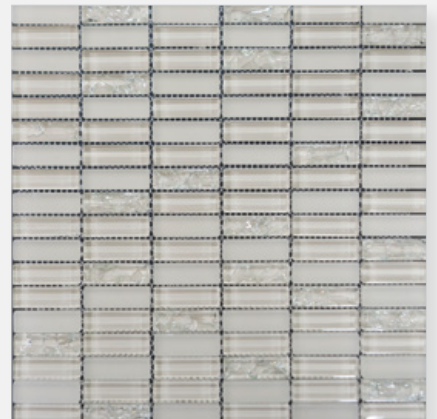

TOUCH BEIGE 300X300

NATTOUBEI1230 - NATURAL TOUCH BEIGE
STACKBOND 12X30X10

TOUCH BROWN 300X300

NATTOUBRO1230 - NATURAL TOUCH BROWN
STACKBOND 12X30X10

WHITE CRACKLE 298X305

VS1548-1 - MOSAIC WHITE CRACKLE GLASS 15X50

CREAM CRACKLE 298X305

VS1548-2 - MOSAIC CREAM CRACKLE GLASS
15X50

LATTE CRACKLE 298X305

VS1548-3 - MOSAIC LATTE CRACKLE GLASS 15X50

MOCHA CRACKLE 298X305

VS1548-4 - MOSAIC MOCHA CRACKLE GLASS 15X50

BLACK CRACKLE 298X305