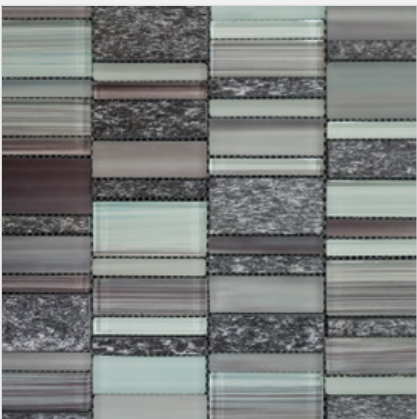

JADE/GLASS MIX 303X335

AGJS-5012 - MOSAIC JADE/GLASS MIX