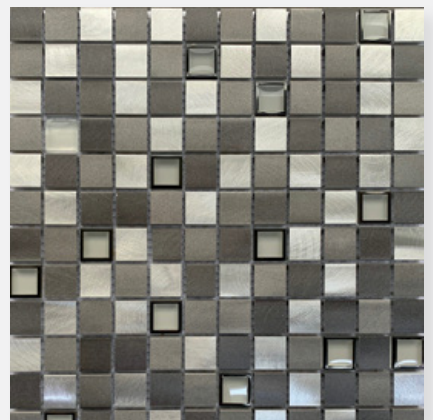

BLUESTONE BLEND 300X300

GML069 - BLUESTONE ALUMINIUM GLASS BLEND
MOSAIC 25X25