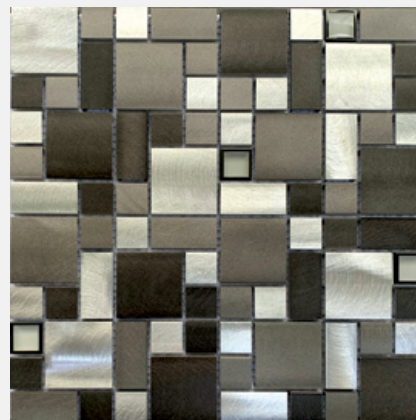

BLUESTONE FRENCH 300X300

GML071 - BLUESTONE ALUMINIUM GLASS BLEND
FRENCH MOSAIC