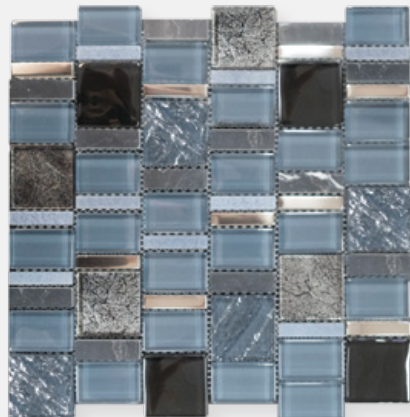

BLACK/STAINLESS 300X298
LAGS79 - MOSAIC BLACK/STAINLESS GLASS