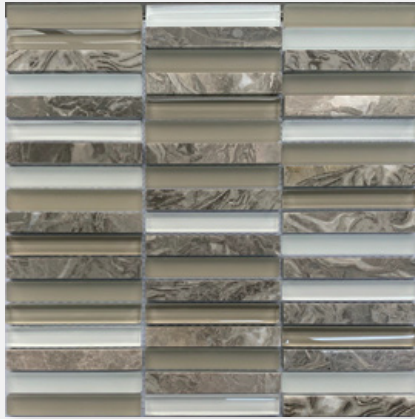

BLUESTONE BULLET 305X400
BSM001 - BLUESTONE BULLET IRREGULAR

SILVER INTERLOCK 297X346
SES046 - SILVER WHITE INTERLOCK

MOSAICS

MARFIL GLASS/STONE 300X300
SES05 - MOSAIC MARFIL GLASS/STONE

VENETIAN MARBLE 300X300
VENGRE1595 – VENETIAN MARBLE GREY 15X95