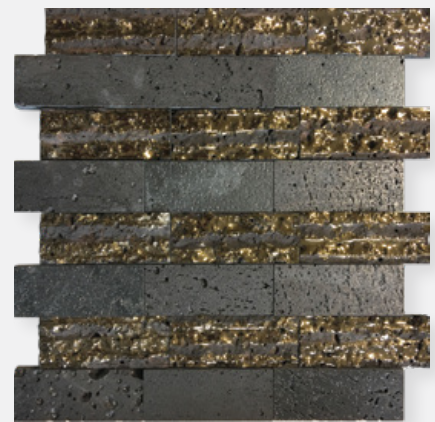

NATURAL STONE LAVA 320X325

NATSTOLAV451012 - NATURAL STONE LAVA
40X100X12