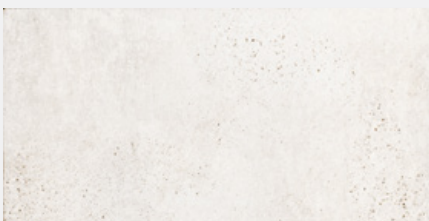

KOSMIC IVORY 300X600
KOSIVO3060L - KOSMIC IVORY LAPPATO
KOSIVO3060M - KOSMIC IVORY MATT
KOSIVO3060X - KOSMIC IVORY EXTERNAL