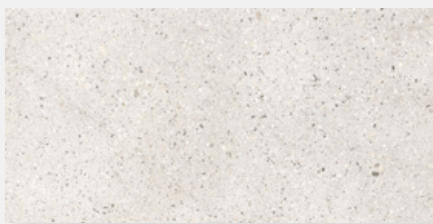

ELITE
importers

Betonic Dark Grey 600x600

BETONIC

Bring a touch of industrial lure to your space with the raw delicacy of this polished concrete look tile. This range flaunts every unique detail recreating what was once considered flaws, to be a gorgeous statement.

BETONIC

BETONIC BIANCO 450X900

BETBIA4590L - BETONIC BIANCO LAPPATO
BETBIA4590M - BETONIC BIANCO MATT
BETBIA4590X - BETONIC BIANCO EXTERNAL

BETONIC BIANCO MOSAIC 287X281

BETBIAHERL - BETONIC BIANCO LAPPATO HERRINGBONE 23X100

BETONIC BIANCO 600X600

BETBIA6060L - BETONIC BIANCO LAPPATO
BETBIA6060X - BETONIC BIANCO EXTERNAL

BETONIC BIANCO MOSAIC 309X267

BETBIAHEXL - BETONIC BIANCO LAPPATO HEXAGON 101X101

BETONIC BIANCO 300X600

BETBIA3060L - BETONIC BIANCO LAPPATO