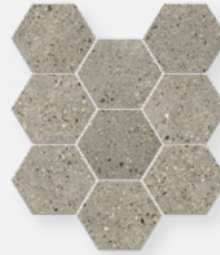

ELITE
importers

Betonic Dark Grey 600x600

BETONIC

Bring a touch of industrial lure to your space with the raw delicacy of this polished concrete look tile. This range flaunts every unique detail recreating what was once considered flaws, to be a gorgeous statement.

BETLIGGREHERL - BETONIC LIGHT GREY LAPPATO HERRINGBONE 23X100

BETONIC LIGHT GREY 600X600

BETLIGGRE6060L - BETONIC LIGHT GREY LAPPATO
BETLIGGRE6060X - BETONIC LIGHT GREY EXTERNAL

BETONIC LIGHT GREY MOSAIC 309X267

BETLIGGREHEXL - BETONIC LIGHT GREY LAPPATO HEXAGON 101X101

BETONIC LIGHT GREY 300X600

BETLIGGRE3060L - BETONIC LIGHT GREY LAPPATO

BETONIC LIGHT GREY 300X300

BETLIGGRE3030L - BETONIC LIGHT GREY LAPPATO

BETONIC

BETONIC DARK GREY 450X900

BETDARGRE4590L - BETONIC DARK GREY LAPPATO
BETDARGRE4590M - BETONIC DARK GREY MATT

BETONIC DARK GREY MOSAIC 309X267

BETBIAHEXL - BETONIC DARK GREY LAPPATO HEXAGON 101X101

BETONIC DARK GREY 600X600