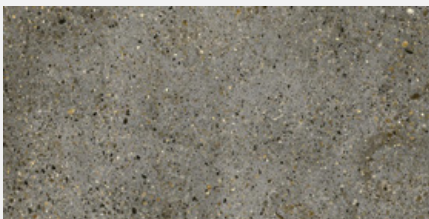

BETONIC CHARCOAL 300X600
BETCHA3060L - BETONIC CHARCOAL LAPPATO