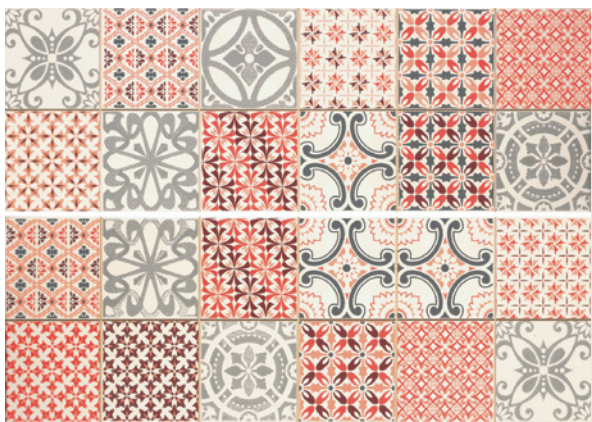

186912 Al-andalus  
25x75 cm./9.8"x29.5" ST973 (2 piece set)  
10mm thickness

186945 Surf  
30x60 cm./11.8"x23.6" ST976 (2 piece set)  
10mm thickness

186743 Andy  
28,1x28,1 cm./11.1"x11.1" D541  
10mm thickness