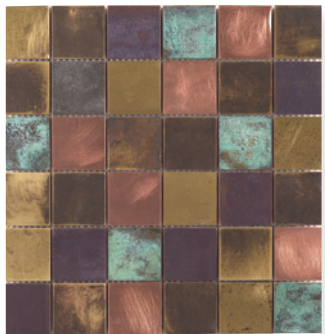

186543 Zoe  
30x30cm./11.8"x11.8" D689  
8mm thickness

187119 Niagara  
30x30 cm./11.8"x11.8" D725  
8mm thickness

185686 Metallic Gold  
30,1x30,1 cm./11.9"x11.9" D940  
8mm thickness

185647 Metallic Silver  
30,1x30,1 cm./11.9"x11.9" D940  
8mm thickness