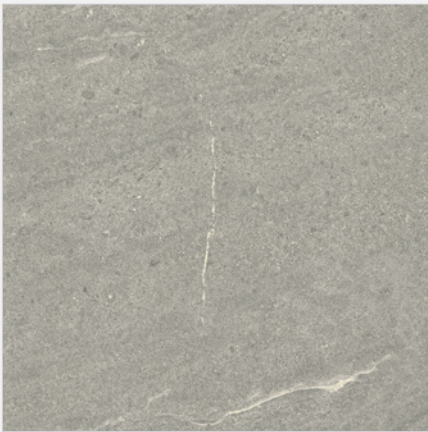

EMPORIO GREY 600X600
187651 - EMPORIO GREY REC MATT