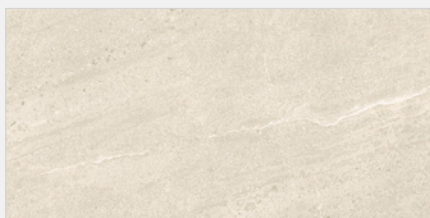

EMPORIO NATURAL 300X600

187641 - EMPORIO NATURAL REC MATT

187676 - RODAPIE EMPORIO NATURAL REC MATT