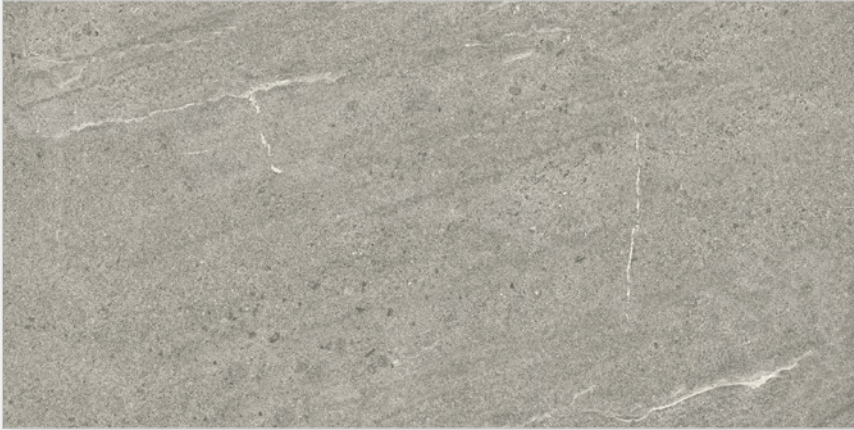

EMPORIO GREY 600X1200
187660 - EMPORIO GREY REC MATT