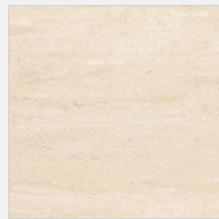

TRAVERTINA BEIGE 300X300

TRABEI3030M - TRAVERTINA BEIGE MATT