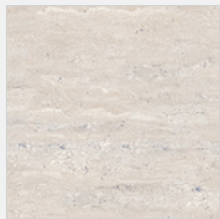

TRAVERTINA IVORY 300X300

TRAIVO3030M - TRAVERTINA IVORY MATT