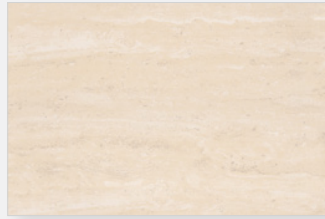

TRAVERTINA BEIGE 300X450

TRABEI3045G - TRAVERTINA BEIGE GLOSS