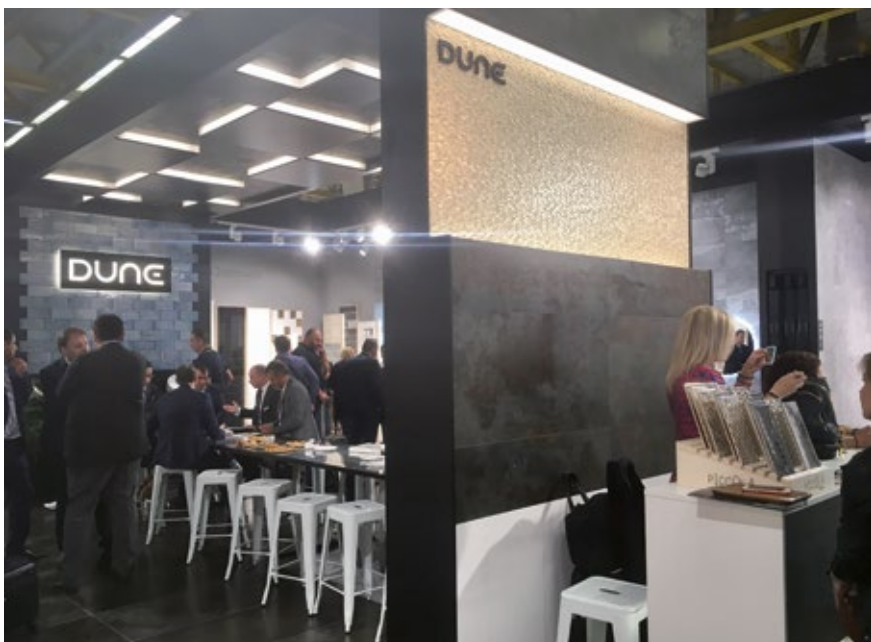

INDEX

36	Al-Andalus	37	Factory Fumo	13	Niagara
26	Alegria	39	Factory Grafite	26	Nice
5	Andy	42	Fancy Grey	14	Ninfa
13	Aquarius	41	Fancy Warm	32	Origins
20	Arcadia	40	Fancy White	36	Pb Esp-7 Negro
25	Argus	6	Frozen	36	Pb London Blanco Pb
4	Artisan	15	Heliopolis	36	Napoli Blanco
7	Aspen	28	Identity Glass	36	Pb Napoli Negro
8	Aston	31	Impressions	30	Platinum Glass 15X60
29	Aura Agate Glass	19	Joy	21	Poeme
19	Avatar	25	Kanna	4	Popcorn 28,1X28,1
27	Blues	17	Kassiani	28	Silver Glass 15X60
17	Bronzo	30	Lavabo Redondo Cosmic	20	Soul
8	Charm	30	Lavabo Redondo Platinum	11	Sublime Blue
24	Cleopatra	28	Lavabo Redondo Silver	34	Surf
30	Cosmic Glass 15X60	11	Lens	16	Thor
27	Deep	9	Libertas	6	Tiffany Black
23	Dots Blue	15	Luxor	14	Tresor
24	Dots Grey	10	Madera Roble	33	Underground
23	Dots Red	35	Mayolica	9	Zig-Zag
21	Duende Platinum	12	Metallic Gold	7	Zoe
22	Essential	12	Metallic Silver		
16	Eternal	18	Nayade		
38	Factory Ferro	18	Nereida		

44 | Symbols / Sales codes

45 | Use complete list

46 | Packaging list

Official and exclusive distributor within NSW and ACT.